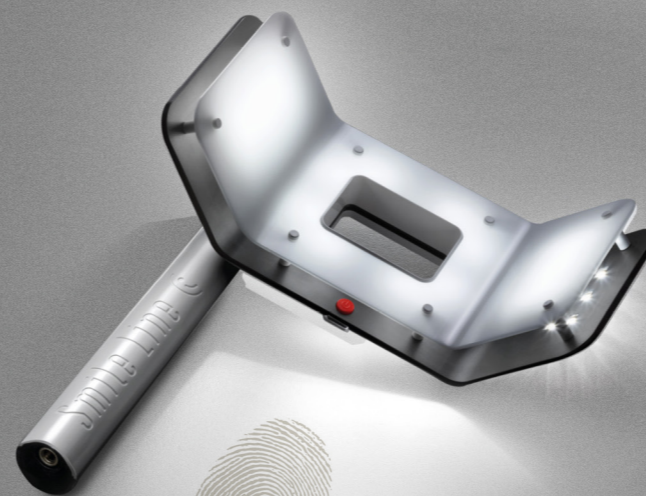

SMILE LITE MDP2

MOBILE DENTAL PHOTOGRAPHY

A NEW ERA IN DENTAL PHOTOGRAPHY