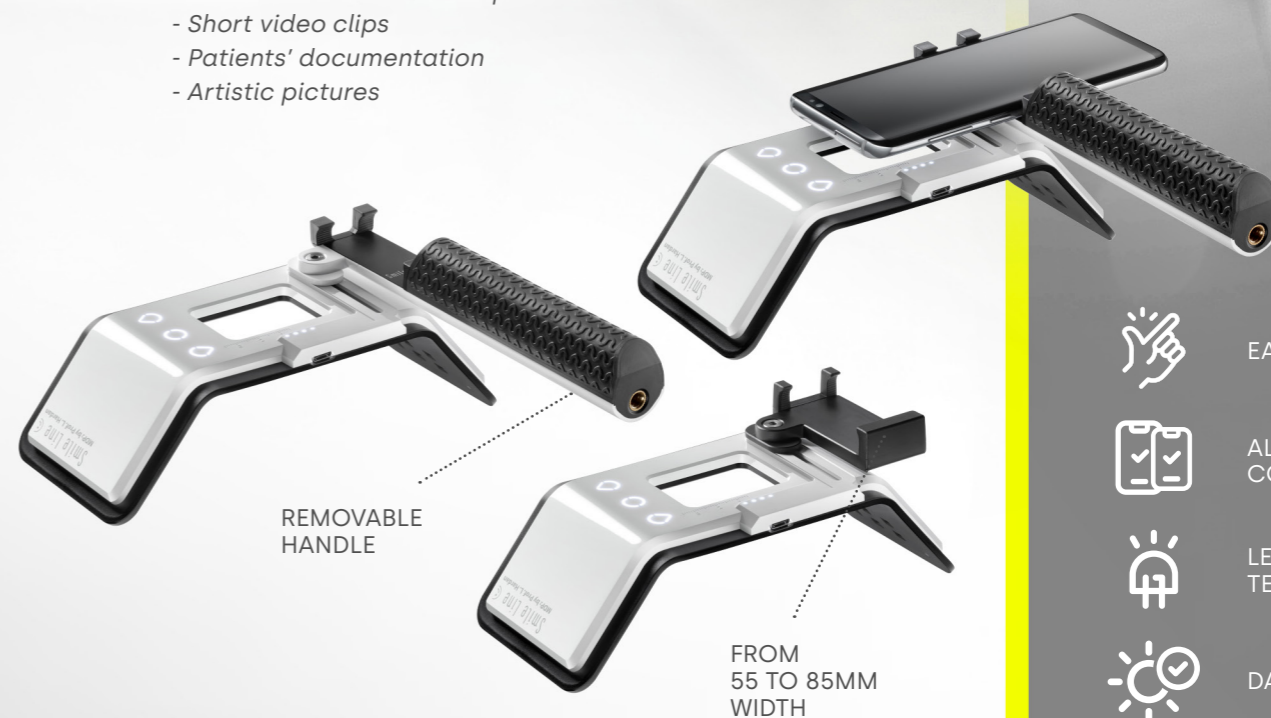

EXAMPLES OF THE AMAZING POSSIBILITIES WITH SMILE LITE MDP2 AND A SMARTPHONE :

MDP2 with central LEDs at full power, lateral LEDs off.

MDP2 with lateral LEDs at full power, central LEDs off.

MDP2 with lateral LEDs at full power + diffuser, central LEDs off.

MDP2 with central LEDs at full power + polarizing filter, lateral LEDs off.

All pictures taken with Flexipalette black contrastors and retractors..

SMILE LITE MDP2

MOBILE DENTAL PHOTOGRAPHY

Smile Lite MDP2 is a plug & play device that is very easy to use and that doesn't need any special App, calibration process or specific education. It will allow you to drastically improve your results with the camera of your smartphone... very easily.

REMOVABLE
HANDLE

FROM
55 TO 85MM
WIDTH

EASY TO USE

ALL SMARTPHONES
COMPATIBILITY

LEDS LIGHTING
TECHNOLOGY

DAYLIGHT LEDES

4 LEVELS
OF ILLUMINATION

RECHARGEABLE
VIA USB-C