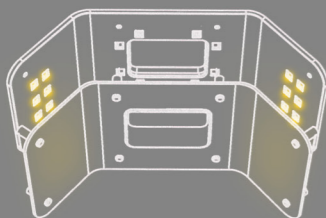

Lateral Diffusers

Great for softening light and making surface texture more prominent.

Polarizing Filter

Removes light reflection from the teeth and helps to determine the shade and value. It also helps to see the characterizations inside the tooth.

EXAMPLES OF THE AMAZING POSSIBILITIES WITH SMILE LITE MDP2 AND A SMARTPHONE :

MDP2 with central LEDs at full power, lateral LEDs off.

MDP2 with lateral LEDs at full power, central LEDs off.

MDP2 with lateral LEDs at full power + diffuser, central LEDs off.

MDP2 with central LEDs at full power + polarizing filter, lateral LEDs off.

All pictures taken with Flexipalette black contrastors and retractors..

SMILE LITE MDP2

MOBILE DENTAL PHOTOGRAPHY

Smile Lite MDP2 is a plug & play device that is very easy to use and that doesn't need any special App, calibration process or specific education. It will allow you to drastically improve your results with the camera of your smartphone... very easily.