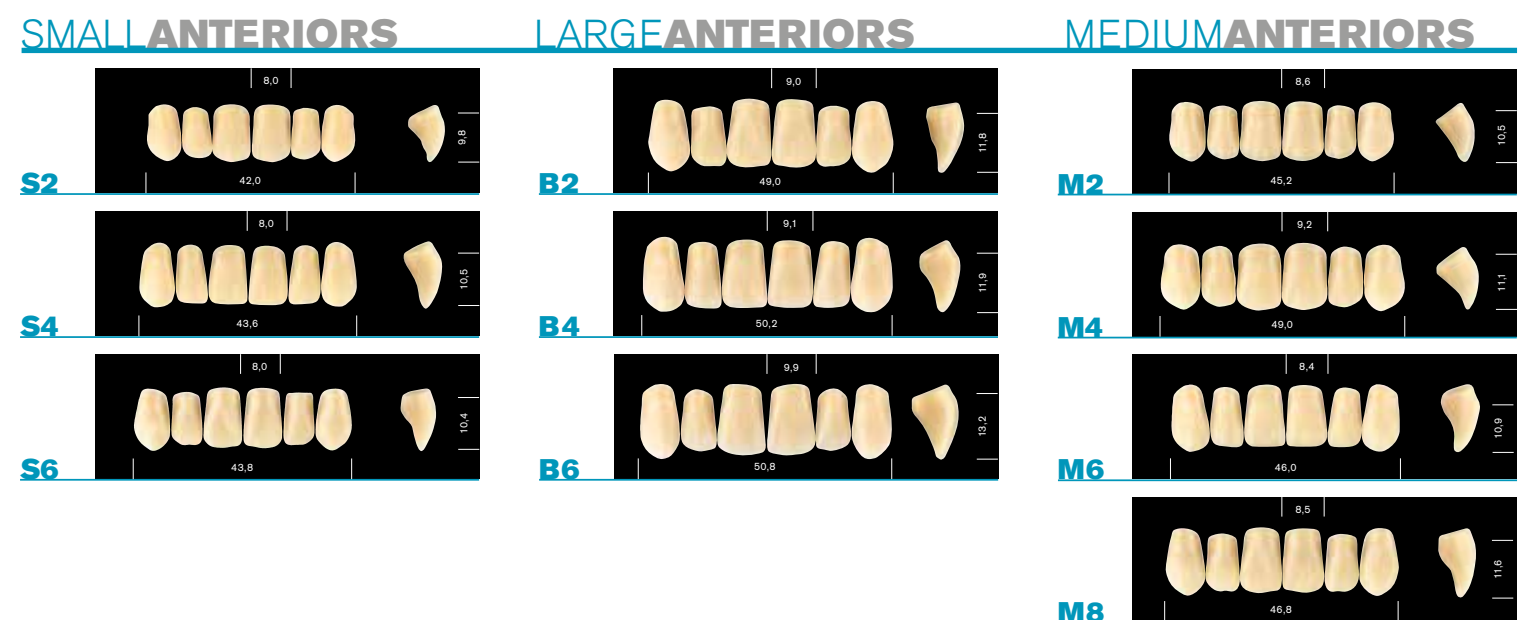

Available in A1-D4 shade guide.

	MAJOR PLUS	MAJOR PLUS COMP	MAJOR AF COMP
FORME DENTI			
UPPER ANTERIORES			
S2	●	●	●
S4	●	●	●
S6	●	●	●
M2	●	●	●
M4	●	●	●
M6	●	●	●
M8	●	●	●
B2	●	●	●
B4	●	●	●
B6	●	●	●
LOWER ANTERIORES			
L1	●	●	●
L3	●	●	●
L5	●	●	●
L7	●	●	●
ANATOMIC e TECHNICAL POSTERIORES			
A32	●	●	
A33	●	●	●
A34	●	●	
T11	●	●	
T13	●	●	●
T14	●	●	
WS	●	●	
WM	●	●	●
WL	●	●	●

UPPER ANTERIORS

MAJOR PLUS®

UPPER ANTERIORS

MAJOR PLUS COMP®

UPPER ANTERIORS

MAJOR AF COMP®

LOWER ANTERIORS

LOWER ANTERIORS

LOWER ANTERIORS

ANATOMIC e TECHNICAL POSTERIORIORS

ANATOMIC e TECHNICAL POSTERIORIORS

ANATOMIC e TECHNICAL POSTERIORIORS

WFA POSTERIORIORS

WFA POSTERIORIORS

WFA POSTERIORIORS