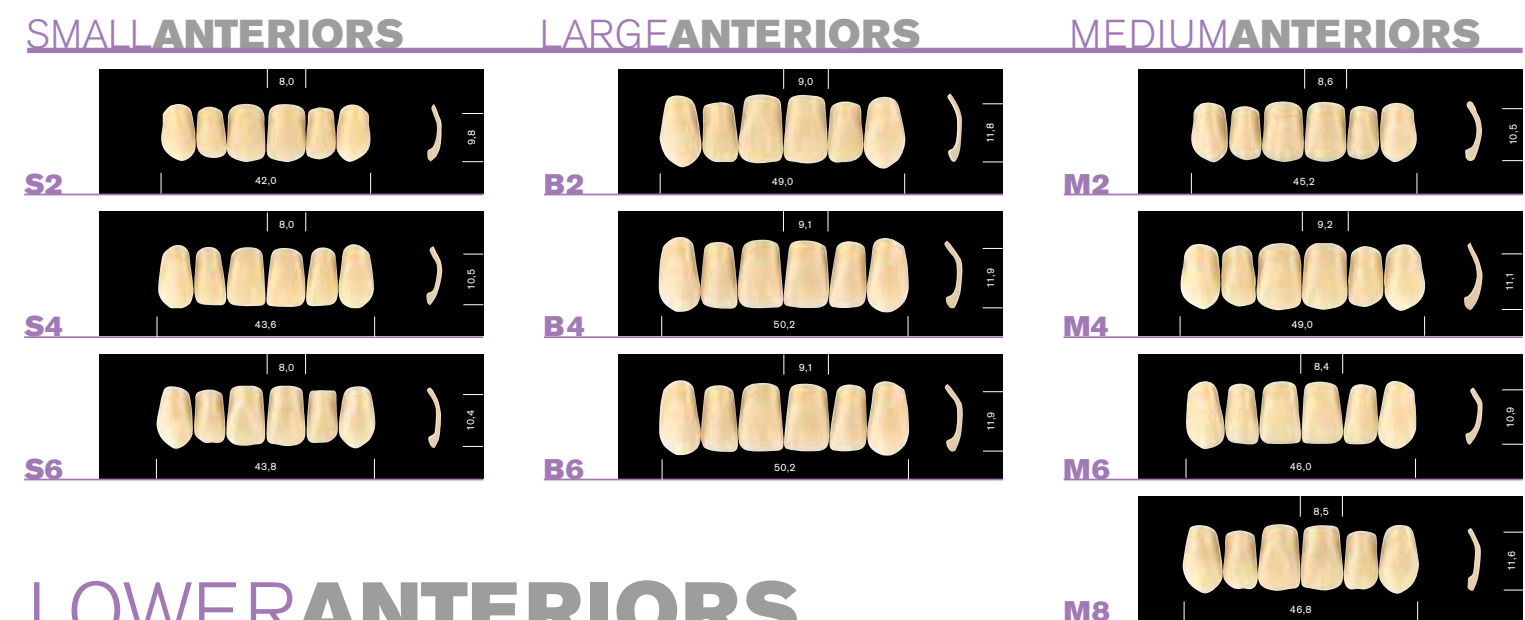

Available in A1-D4 shade guide.

	MAJOR PLUS	MAJOR PLUS COMP	MAJOR AF COMP
FORME DENTI			
UPPER ANTERIORES			
S2	●	●	●
S4	●	●	●
S6	●	●	●
M2	●	●	●
M4	●	●	●
M6	●	●	●
M8	●	●	●
B2	●	●	●
B4	●	●	●
B6	●	●	●
LOWER ANTERIORES			
L1	●	●	●
L3	●	●	●
L5	●	●	●
L7	●	●	●
ANATOMIC e TECHNICAL POSTERIORES			
A32	●	●	
A33	●	●	●
A34	●	●	
T11	●	●	
T13	●	●	●
T14	●	●	
WS	●	●	
WM	●	●	●
WL	●	●	●

UPPER ANTERIORS

MAJOR PLUS®

UPPER ANTERIORS

MAJOR PLUS COMP®

UPPER ANTERIORS

MAJOR AF COMP®

LOWER ANTERIORS

LOWER ANTERIORS

LOWER ANTERIORS

ANATOMIC e TECHNICAL POSTERIORIORS

ANATOMIC e TECHNICAL POSTERIORIORS

ANATOMIC e TECHNICAL POSTERIORIORS

WFA POSTERIORIORS

WFA POSTERIORIORS

WFA POSTERIORIORS