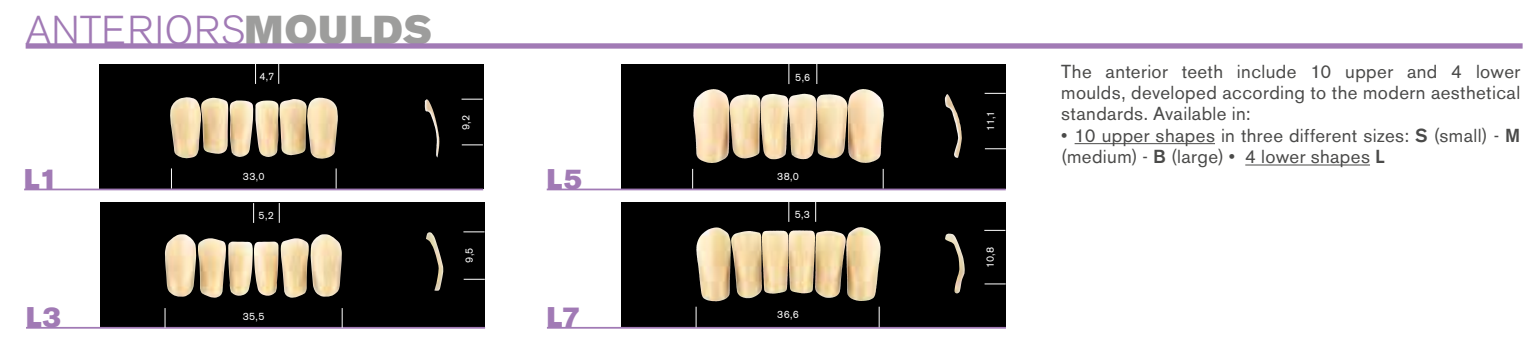

Available in A1-D4 shade guide.

	MAJOR PLUS	MAJOR PLUS COMP	MAJOR AF COMP
FORME DENTI			
UPPER ANTERIORES			
S2	●	●	●
S4	●	●	●
S6	●	●	●
M2	●	●	●
M4	●	●	●
M6	●	●	●
M8	●	●	●
B2	●	●	●
B4	●	●	●
B6	●	●	●
LOWER ANTERIORES			
L1	●	●	●
L3	●	●	●
L5	●	●	●
L7	●	●	●
ANATOMIC e TECHNICAL POSTERIORES			
A32	●	●	
A33	●	●	●
A34	●	●	
T11	●	●	
T13	●	●	●
T14	●	●	
WS	●	●	
WM	●	●	●
WL	●	●	●

UPPER ANTERIORS

MAJOR PLUS®

UPPER ANTERIORS

MAJOR PLUS COMP®

UPPER ANTERIORS

MAJOR AF COMP®

LOWER ANTERIORS

LOWER ANTERIORS

LOWER ANTERIORS

ANATOMIC e TECHNICAL POSTERIORIORS

ANATOMIC e TECHNICAL POSTERIORIORS

ANATOMIC e TECHNICAL POSTERIORIORS

WFA POSTERIORIORS

WFA POSTERIORIORS

WFA POSTERIORIORS