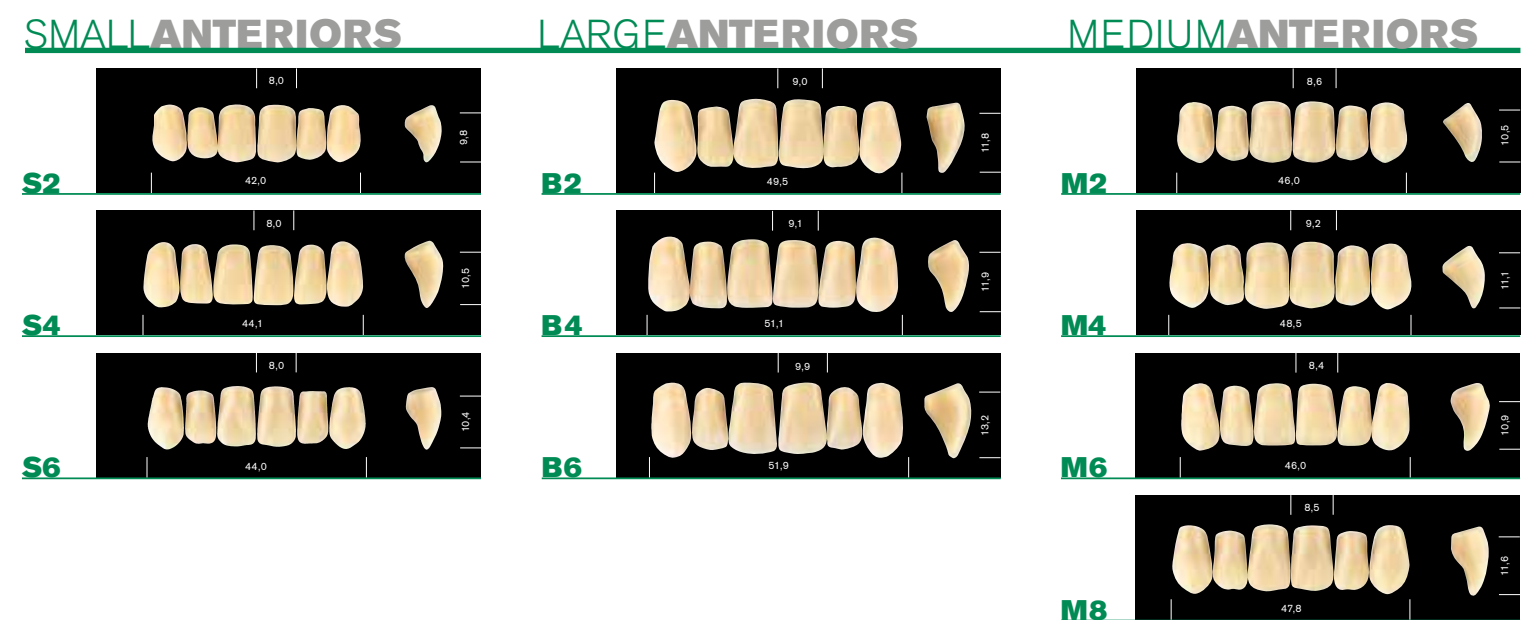

Available in A1-D4 shade guide.

	MAJOR PLUS	MAJOR PLUS COMP	MAJOR AF COMP
FORME DENTI			
UPPER ANTERIORES			
S2	●	●	●
S4	●	●	●
S6	●	●	●
M2	●	●	●
M4	●	●	●
M6	●	●	●
M8	●	●	●
B2	●	●	●
B4	●	●	●
B6	●	●	●
LOWER ANTERIORES			
L1	●	●	●
L3	●	●	●
L5	●	●	●
L7	●	●	●
ANATOMIC e TECHNICAL POSTERIORES			
A32	●	●	
A33	●	●	●
A34	●	●	
T11	●	●	
T13	●	●	●
T14	●	●	
WS	●	●	
WM	●	●	●
WL	●	●	●

UPPER ANTERIORS

MAJOR PLUS®

UPPER ANTERIORS

MAJOR PLUS COMP®

UPPER ANTERIORS

MAJOR AF COMP®

LOWER ANTERIORS

LOWER ANTERIORS

LOWER ANTERIORS

ANATOMIC e TECHNICAL POSTERIORIORS

ANATOMIC e TECHNICAL POSTERIORIORS

ANATOMIC e TECHNICAL POSTERIORIORS

WFA POSTERIORIORS

WFA POSTERIORIORS

WFA POSTERIORIORS