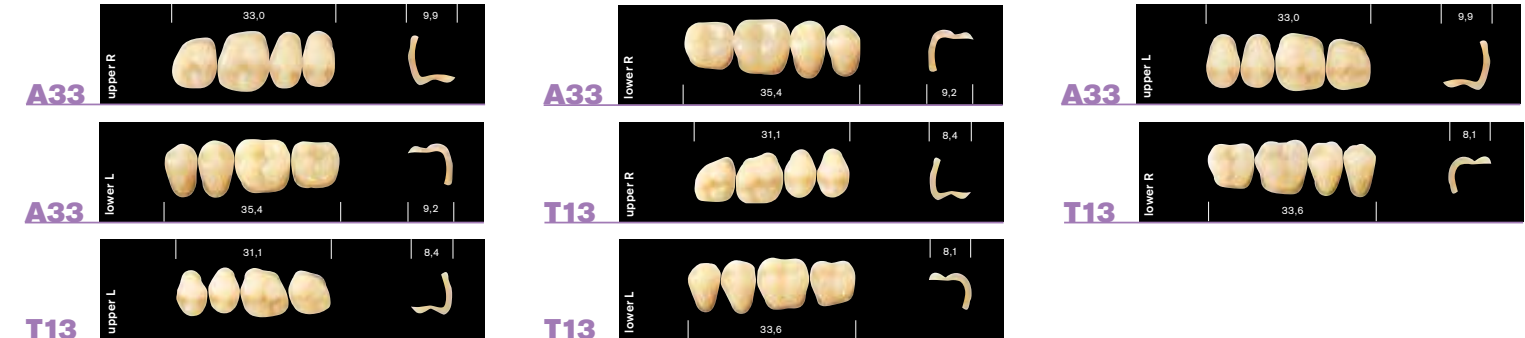

Available in A1-D4 shade guide.

	MAJOR PLUS	MAJOR PLUS COMP	MAJOR AF COMP
FORME DENTI			
UPPER ANTERIORES			
S2	●	●	●
S4	●	●	●
S6	●	●	●
M2	●	●	●
M4	●	●	●
M6	●	●	●
M8	●	●	●
B2	●	●	●
B4	●	●	●
B6	●	●	●
LOWER ANTERIORES			
L1	●	●	●
L3	●	●	●
L5	●	●	●
L7	●	●	●
ANATOMIC e TECHNICAL POSTERIORES			
A32	●	●	
A33	●	●	●
A34	●	●	
T11	●	●	
T13	●	●	●
T14	●	●	
WS	●	●	
WM	●	●	●
WL	●	●	●

UPPER ANTERIORS

MAJOR PLUS®

UPPER ANTERIORS

MAJOR PLUS COMP®

UPPER ANTERIORS

MAJOR AF COMP®

LOWER ANTERIORS

LOWER ANTERIORS

LOWER ANTERIORS

ANATOMIC e TECHNICAL POSTERIORIORS

ANATOMIC e TECHNICAL POSTERIORIORS

ANATOMIC e TECHNICAL POSTERIORIORS

WFA POSTERIORIORS

WFA POSTERIORIORS

WFA POSTERIORIORS